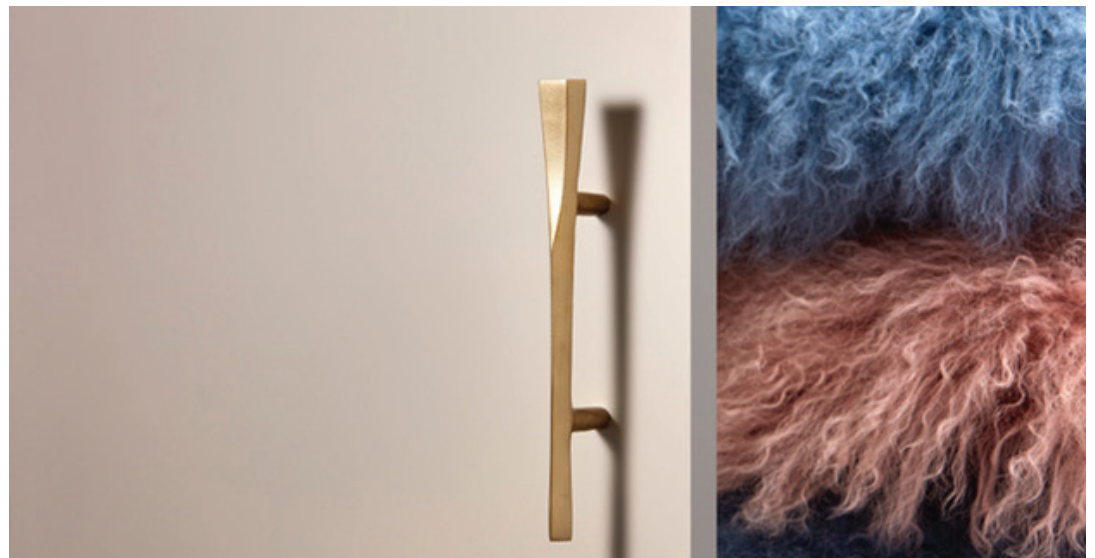

PETERMAN
- LUMBER INC. -

Satin FINISH

Satin Texture is achieved with a different type of press plate that allows us to create our soft touch satin matte finish. The finish does provide a high degree of anti-fingerprinting and is easily cleaned with a lightly dampened cloth. Our satin finish does not require any special care and it's durability is equal with our Classic and Textured melamine finishes.

SF101
Antique White

SF105
Glacier White

SF104
Folkstone Grey

SF106
Sage

SF103
Charcoal

SF102
Black

SPECS

- SIZE: 4 x 8ft
- THICKNESS OPTIONS:
 - 1/4" - 1 sided with balancing backer
 - 3/4" - 2 sided
- MATCHING EDGE BANDING AVAILABLE:
 - 600ft roll
 - 15/16" wide
 - .018" thick