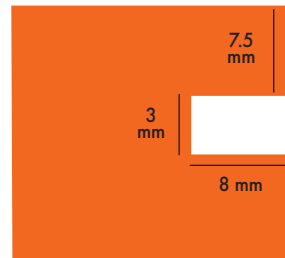

GOLA

UPPER CABINET PROFILE

SI.1730. * FINISH *

LENGTH: 9ft

Create a Fingerhold for Any Drawer or Cabinet Meant to be Opened from Underneath.

FINISHES

*** SS**
Stainless Steel

*** BLK**
Black