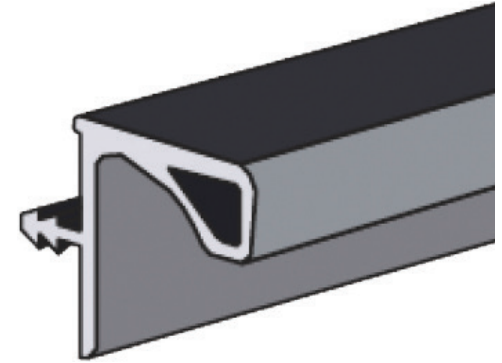

GOLA

UPPER CABINET PROFILE

SI.1730. * FINISH *

LENGTH: 9ft

Create a Fingerhold for Any Drawer or Cabinet Meant to be Opened from Underneath.

FINISHES

*** SS**
Stainless Steel

*** BLK**
Black