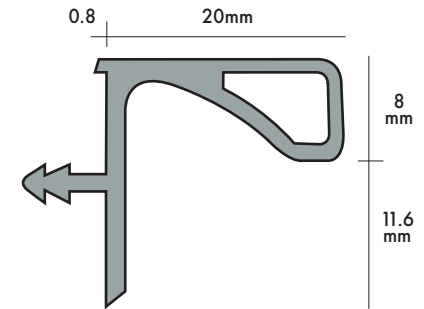

GOLA

UPPER CABINET PROFILE

SI.1730. * FINISH *

LENGTH: 9ft

Create a Fingerhold for Any Drawer or Cabinet Meant to be Opened from Underneath.

FINISHES

*** SS**
Stainless Steel

*** BLK**
Black