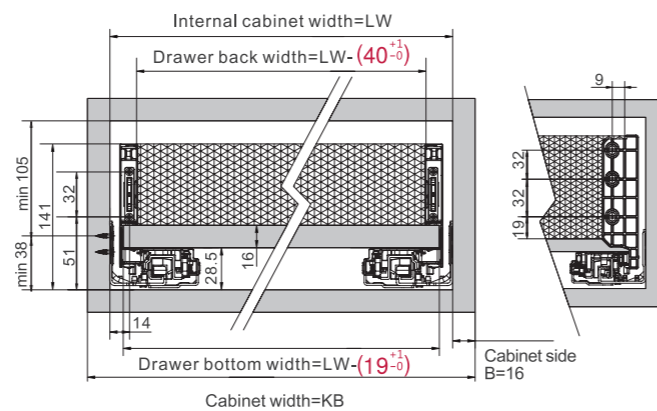

Double Wall Undermount Soft Close Slide

- * 2-Way adjustable
- * Full Extension
- * Under Mounted
- * Lever Disconnect
- * Size: 12" ~ 22"
- * Load Capacity: 100 lbs
- * Material: Cold Rolled Steel
- * Case: 5 Pairs

IN STOCK ITEMS (SPECIAL ORDER SIZES & COLORS ON PAGE 105)

ITEM NUMBER	SIZE	HEIGHT
90-1488	350mm (14")	88mm
90-1688	400mm (16")	88mm
90-1888	450mm (18")	88mm
90-2088	500mm (20")	88mm
90-2288	550mm (22")	88mm
90-20126	500mm (20")	126mm
90-18172	450mm (18")	172mm
90-22172	550mm (22")	172mm
90-22172	550mm (22")	172mm
90-18238	450mm (18")	238mm
90-20238	500mm (20")	238mm
90-22238	550mm (22")	238mm

GALLERY RAILS

90-SIDERAIL18	450mm (18")	Available in Stock
90-SIDERAIL20	500mm (20")	Available in Stock
90-SIDERAIL22	550mm (22")	Special Order

SPECIAL ORDER ONLY ITEMS

ITEM NUMBER	SIZE	HEIGHT
90-1288	300mm (12")	88mm
90-12126	300mm (12")	126mm
90-14126	350mm (14")	126mm
90-16126	400mm (16")	126mm
90-18126	450mm (18")	126mm
90-22126	550mm (22")	126mm
90-12172	300mm (12")	172mm
90-14172	350mm (14")	172mm
90-16172	400mm (16")	172mm
90-12238	300mm (12")	238mm
90-14238	350mm (14")	238mm
90-16238	400mm (16")	238mm

GALLERY RAILS

90-SIDERAIL12	300mm (12")	Special Order
90-SIDERAIL14	350mm (14")	Special Order
90-SIDERAIL16	400mm (16")	Special Order

ITEM NUMBER	SIZE	HEIGHT
90-1288W	300mm (12")	88mm
90-1488W	350mm (14")	88mm
90-1688W	400mm (16")	88mm
90-1888W	450mm (18")	88mm
90-2088W	500mm (20")	88mm
90-2288W	550mm (22")	88mm
90-12126W	300mm (12")	126mm
90-14126W	350mm (14")	126mm
90-16126W	400mm (16")	126mm
90-18126W	450mm (18")	126mm
90-20126W	500mm (20")	126mm
90-22126W	550mm (22")	126mm
90-12172W	300mm (12")	172mm
90-14172W	350mm (14")	172mm
90-16172W	400mm (16")	172mm
90-18172W	450mm (18")	172mm
90-20172W	500mm (20")	172mm
90-22172W	550mm (22")	172mm