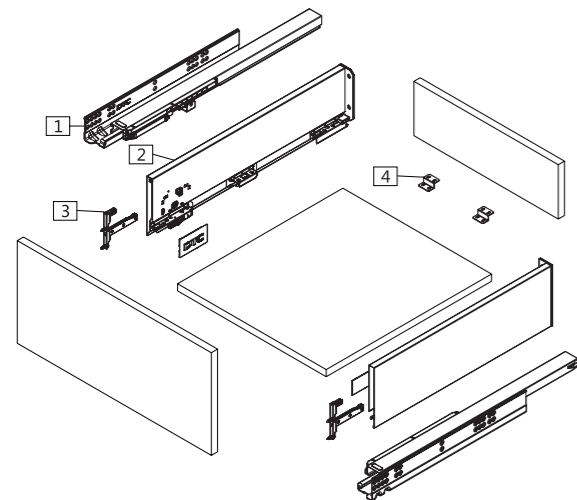

Double Wall Undermount Soft Close Slide

- * 2-Way adjustable
- * Full Extension
- * Under Mounted
- * Lever Disconnect
- * Size: 12" ~ 22"
- * Load Capacity: 100 lbs
- * Material: Cold Rolled Steel
- * Case: 5 Pairs

IN STOCK ITEMS (SPECIAL ORDER SIZES & COLORS ON PAGE 105)

ITEM NUMBER	SIZE	HEIGHT
90-1488	350mm (14")	88mm
90-1688	400mm (16")	88mm
90-1888	450mm (18")	88mm
90-2088	500mm (20")	88mm
90-2288	550mm (22")	88mm
90-20126	500mm (20")	126mm
90-18172	450mm (18")	172mm
90-22172	550mm (22")	172mm
90-22172	550mm (22")	172mm
90-18238	450mm (18")	238mm
90-20238	500mm (20")	238mm
90-22238	550mm (22")	238mm

GALLERY RAILS

90-SIDERAIL18	450mm (18")	Available in Stock
90-SIDERAIL20	500mm (20")	Available in Stock
90-SIDERAIL22	550mm (22")	Special Order

SPECIAL ORDER ONLY ITEMS

ITEM NUMBER	SIZE	HEIGHT
90-1288	300mm (12")	88mm
90-12126	300mm (12")	126mm
90-14126	350mm (14")	126mm
90-16126	400mm (16")	126mm
90-18126	450mm (18")	126mm
90-22126	550mm (22")	126mm
90-12172	300mm (12")	172mm
90-14172	350mm (14")	172mm
90-16172	400mm (16")	172mm
90-12238	300mm (12")	238mm
90-14238	350mm (14")	238mm
90-16238	400mm (16")	238mm

GALLERY RAILS

90-SIDERAIL12	300mm (12")	Special Order
90-SIDERAIL14	350mm (14")	Special Order
90-SIDERAIL16	400mm (16")	Special Order

ITEM NUMBER	SIZE	HEIGHT
90-1288W	300mm (12")	88mm
90-1488W	350mm (14")	88mm
90-1688W	400mm (16")	88mm
90-1888W	450mm (18")	88mm
90-2088W	500mm (20")	88mm
90-2288W	550mm (22")	88mm
90-12126W	300mm (12")	126mm
90-14126W	350mm (14")	126mm
90-16126W	400mm (16")	126mm
90-18126W	450mm (18")	126mm
90-20126W	500mm (20")	126mm
90-22126W	550mm (22")	126mm
90-12172W	300mm (12")	172mm
90-14172W	350mm (14")	172mm
90-16172W	400mm (16")	172mm
90-18172W	450mm (18")	172mm
90-20172W	500mm (20")	172mm
90-22172W	550mm (22")	172mm